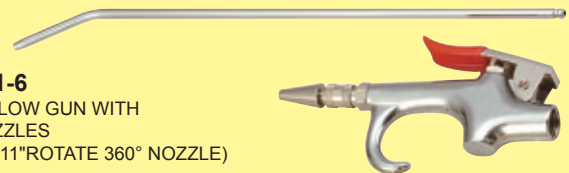

B101-6
AIR BLOW GUN WITH
2 NOZZLES
(1" & 11"ROTATE 360° NOZZLE)