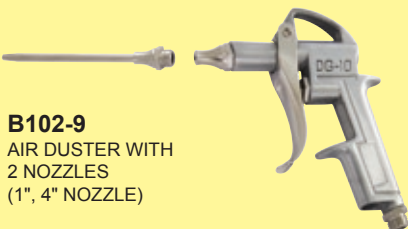

**B102-5**  
AIR DUSTER WITH 5M HOSE

**B102-7**  
AIR DUSTER WITH  
HIGH VOLUME NOZZLE

**B102-8**  
AIR DUSTER WITH  
13" TELESCOPING NOZZLE

**B102-9**  
AIR DUSTER WITH  
2 NOZZLES  
(1", 4" NOZZLE)

**B102-10**  
AIR DUSTER WITH  
ADJUSTING NOZZLE