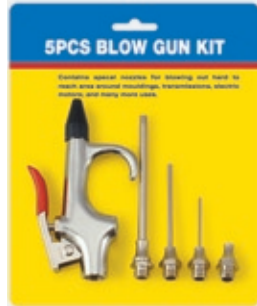

K2
5 PCS AIR BLOW GUN KIT
(1", 2", 3", 4")