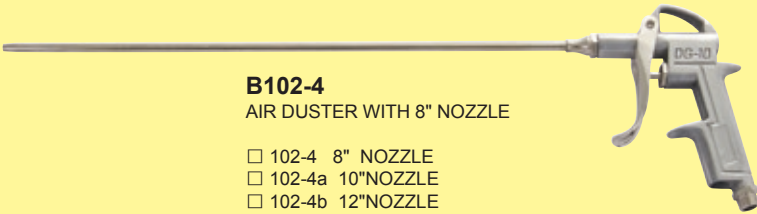

B102-4
AIR DUSTER WITH 8" NOZZLE

- ☐ 102-4 8" NOZZLE
- ☐ 102-4a 10"NOZZLE
- ☐ 102-4b 12"NOZZLE