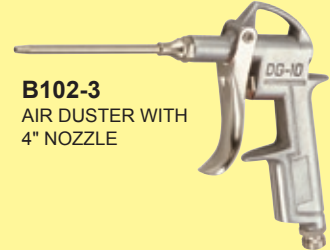

B102-3
AIR DUSTER WITH
4" NOZZLE